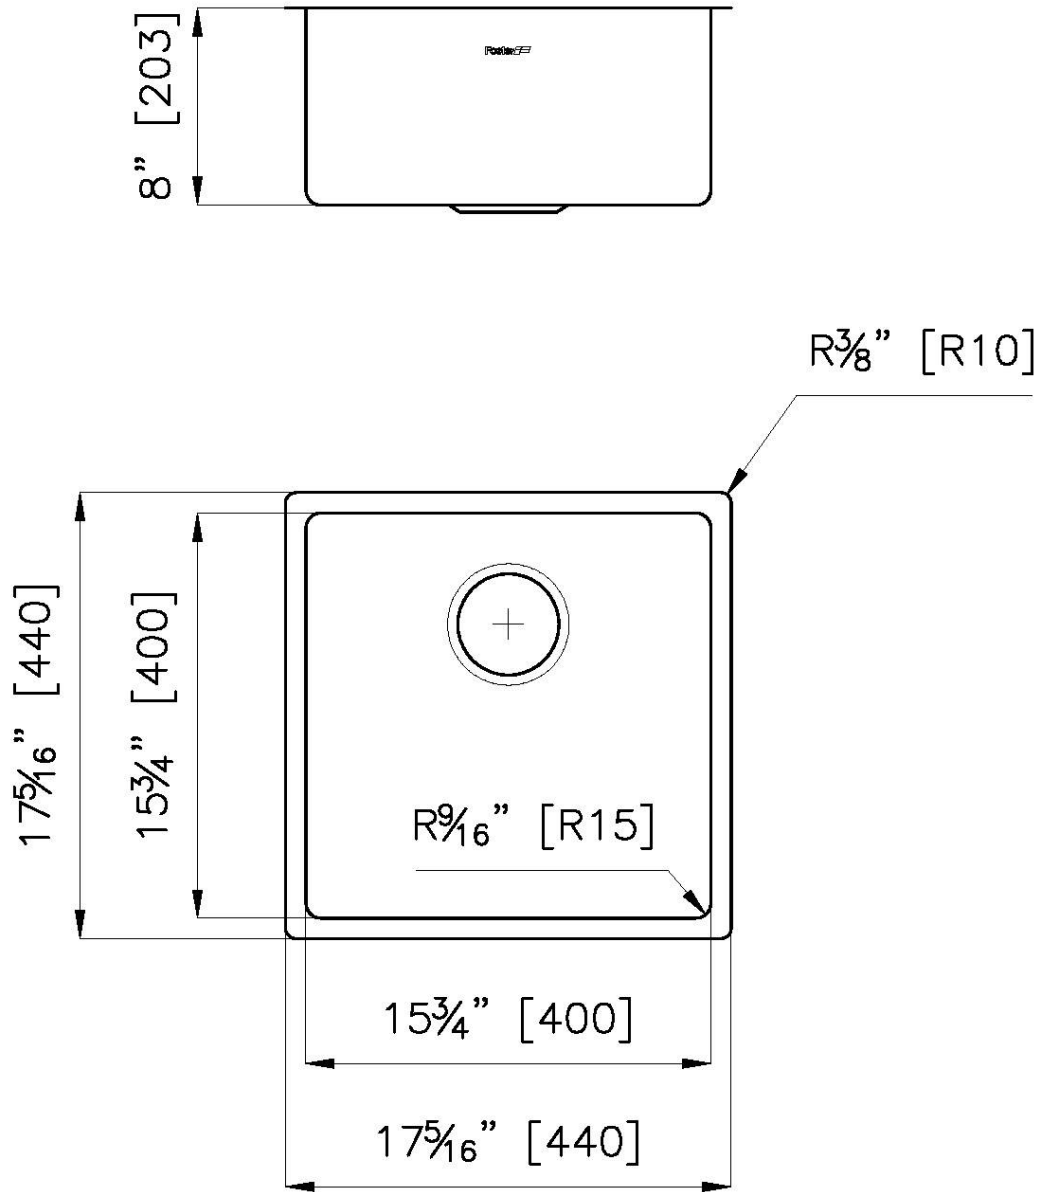

OPTIONAL ACCESSORIES