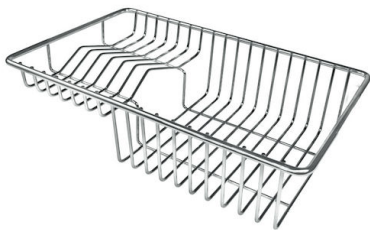

Stainless Steel dishes holder
8100 303
* only in combination with the accessory
8644 101