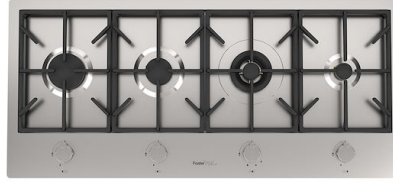

Twin Chopping Board
8644 101

Waste disposer throat
8669 043

White bowl
8153 100

RECOMMENDED PAIRINGS

Faucet Ponza
8497 025

Milano Cooktop 4 burners inLine
7640 900